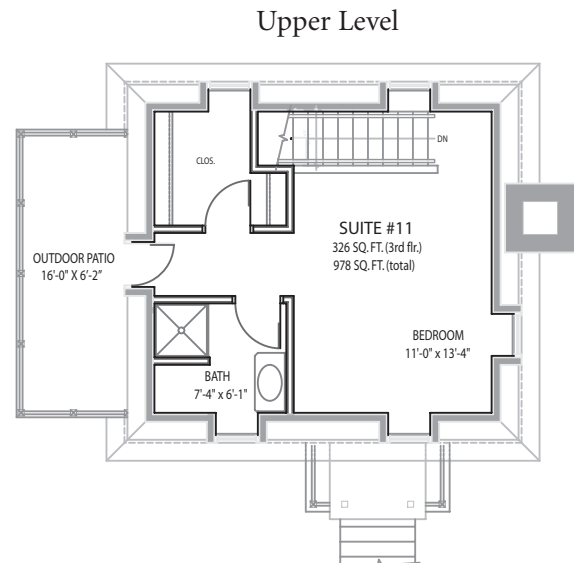

Residence Eleven - The Cottage

978 Square Feet

Three Story – One or Two Bedroom

Take residence in The Cottage, Mount Prospect's stone constructed, mansard, slate-style roof home located on the rear grounds of the estate. The lower level of The Cottage offers a study that features exposed stone walls and massive deep-cut windows that provide natural light. The room, which also includes a bath, provides a great environment for a living room, office or media room. The main level of the house includes a kitchen and an adjoining room that can be used as a living room or dining room. The upper level makes for a delightful bedroom suite, complete with walk-in closet and a large outdoor deck oriented for sunset views.

Main Level

Ground Level

Upper Level