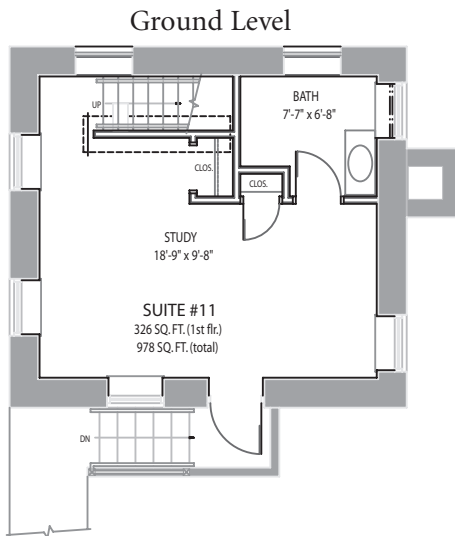

Residence Eleven - The Cottage

978 Square Feet

Three Story – One or Two Bedroom

Take residence in The Cottage, Mount Prospect's stone constructed, mansard, slate-style roof home located on the rear grounds of the estate. The lower level of The Cottage offers a study that features exposed stone walls and massive deep-cut windows that provide natural light. The room, which also includes a bath, provides a great environment for a living room, office or media room. The main level of the house includes a kitchen and an adjoining room that can be used as a living room or dining room. The upper level makes for a delightful bedroom suite, complete with walk-in closet and a large outdoor deck oriented for sunset views.

Main Level

Ground Level

Upper Level