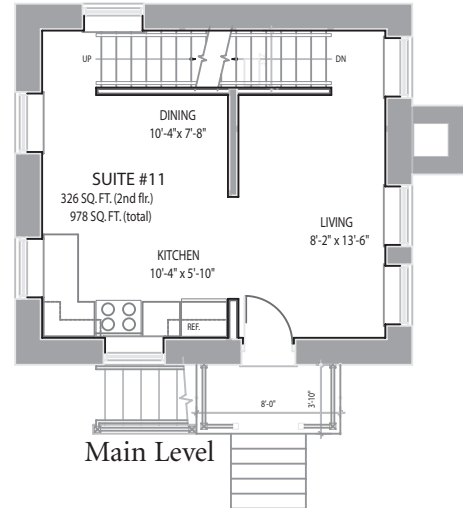

Residence Eleven - The Cottage

978 Square Feet

Three Story – One or Two Bedroom

Take residence in The Cottage, Mount Prospect's stone constructed, mansard, slate-style roof home located on the rear grounds of the estate. The lower level of The Cottage offers a study that features exposed stone walls and massive deep-cut windows that provide natural light. The room, which also includes a bath, provides a great environment for a living room, office or media room. The main level of the house includes a kitchen and an adjoining room that can be used as a living room or dining room. The upper level makes for a delightful bedroom suite, complete with walk-in closet and a large outdoor deck oriented for sunset views.

Main Level

Ground Level

Upper Level