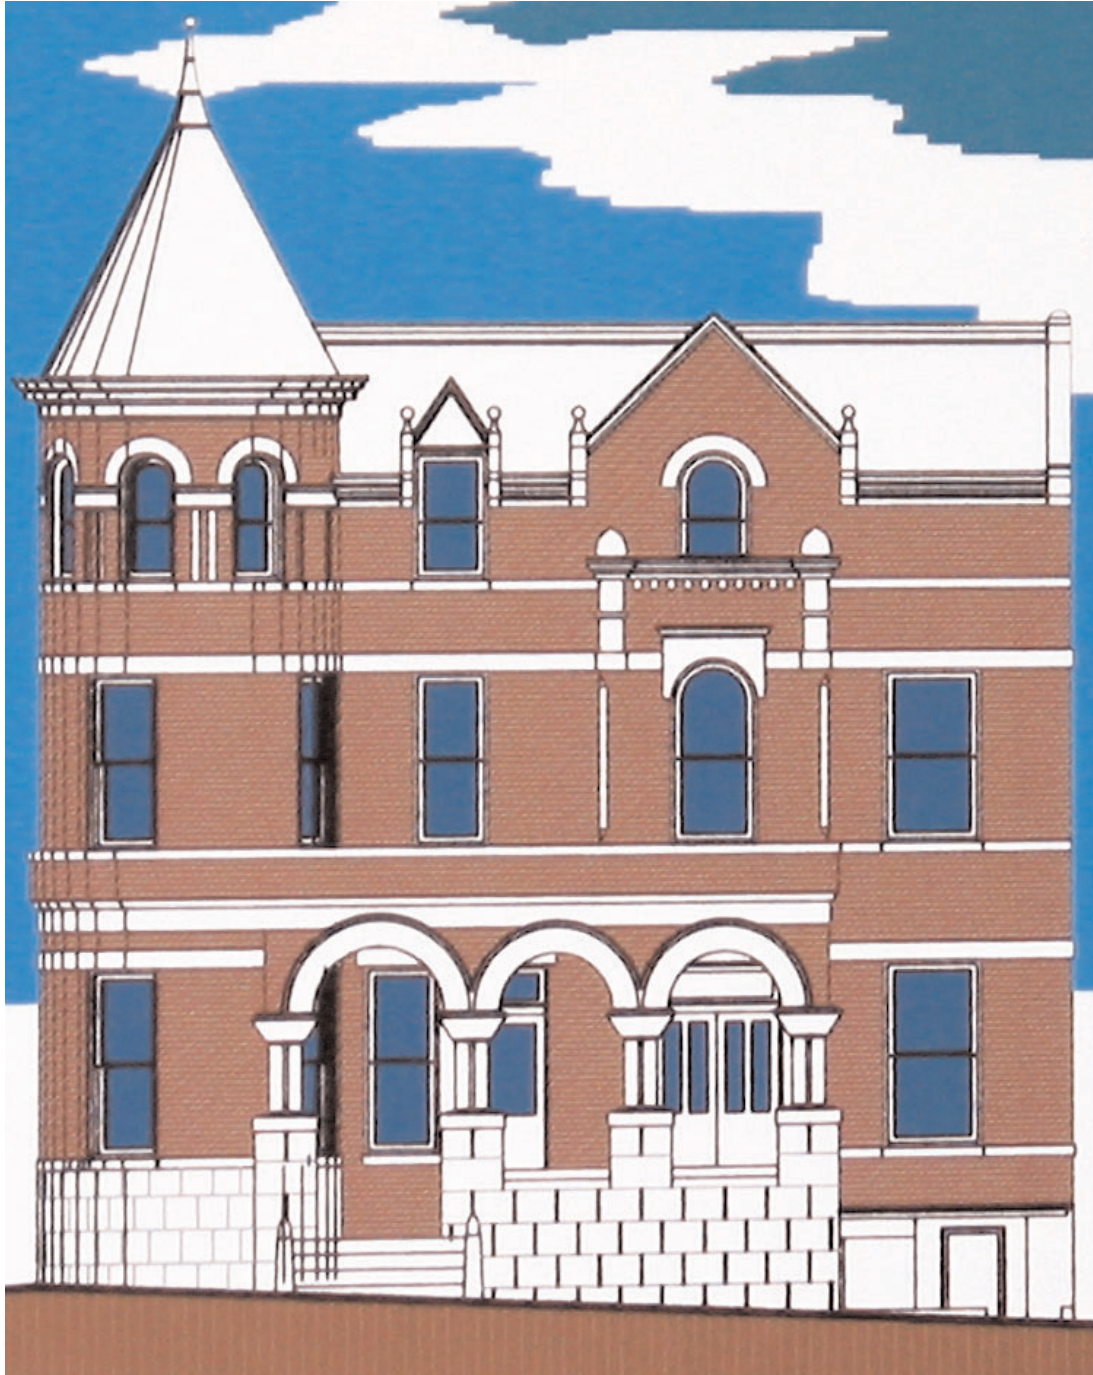

# Renaissance Center

## West Washington Street Elevation

**CHS**  
Development  
Property Management

Washington & Prospect Streets • Historic Downtown Hagerstown, Maryland  
CHS Development Property Management • 5397 Agro Drive • Frederick, MD 21703 • 301-874-3192 • [www.hagerstowncondos.com](http://www.hagerstowncondos.com)  
*Floorplans are artist renderings and accuracy cannot be guaranteed. All room dimensions are approximations only. Plan dimensions and features are subject to change without notice or obligation as a result of actual site conditions. See Sales Consultant for complete details.*